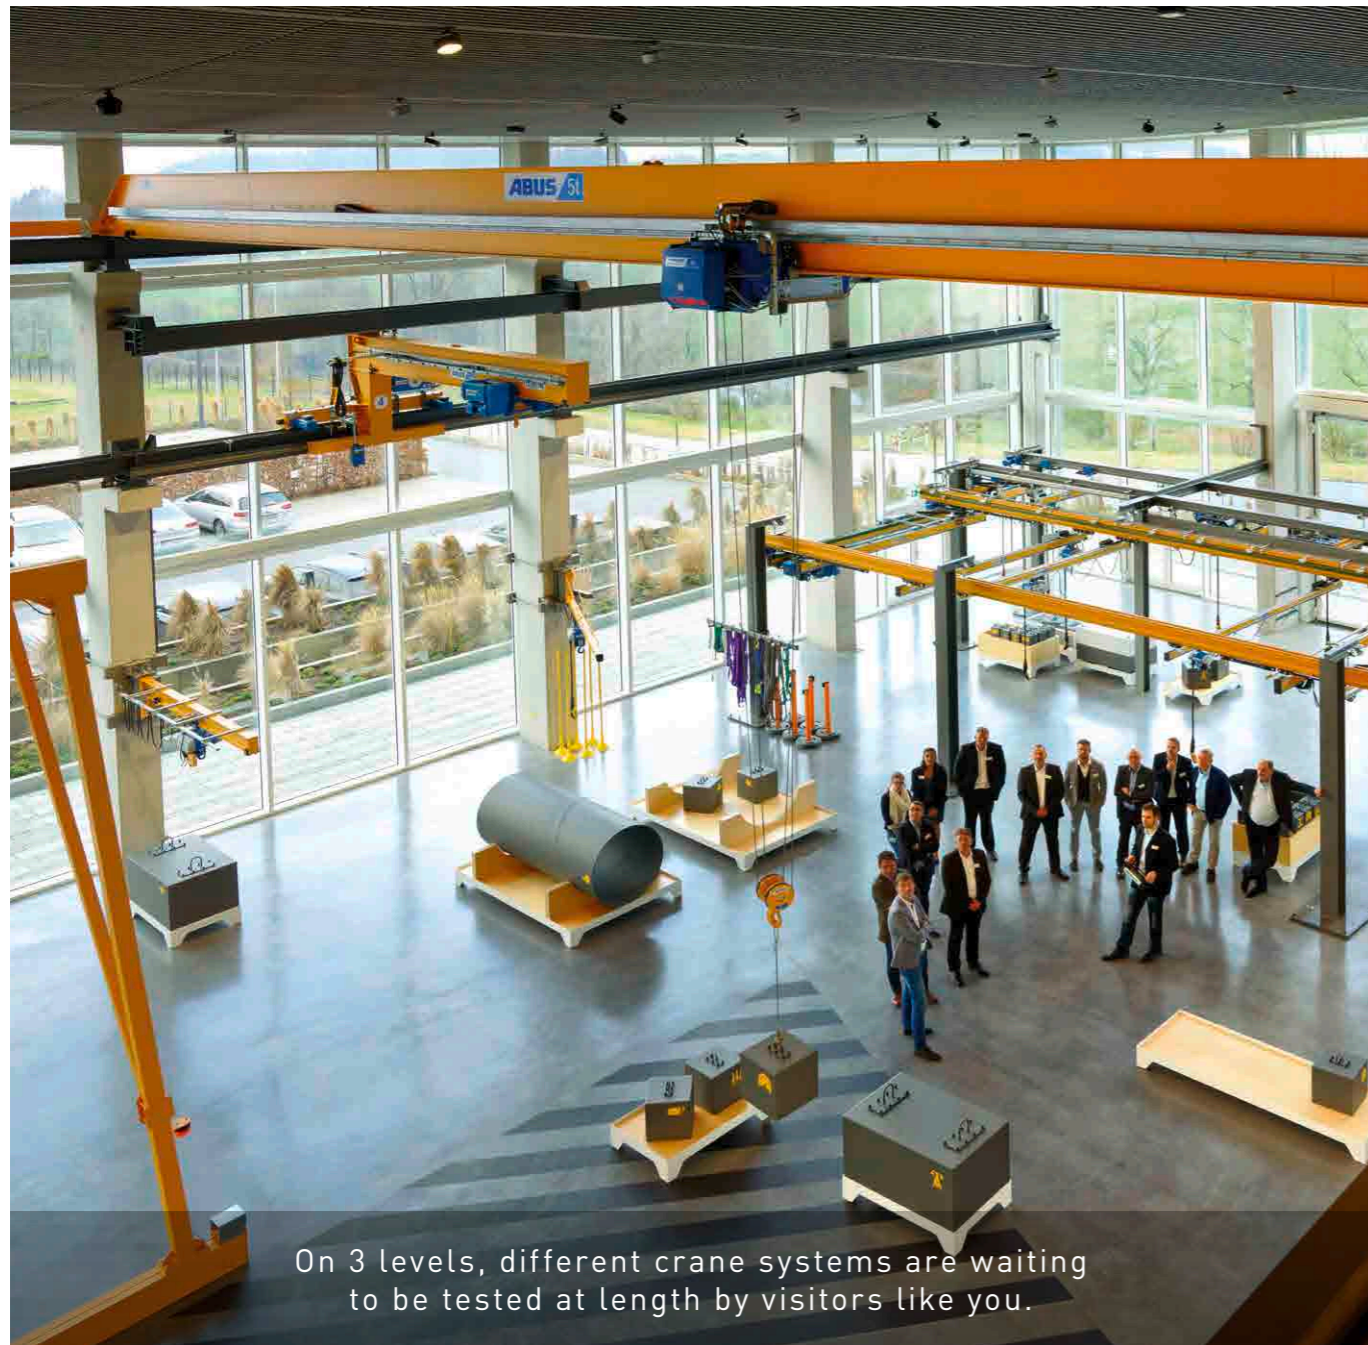

# FASCINATING INSIGHTS INTO THE WORLD OF CRANES

---

**ABUS**  
CRANE SYSTEMS

On 3 levels, different crane systems are waiting to be tested at length by visitors like you.

Enjoy a ride on a crane 8 m high

Feel the different drive concepts for yourself

Take more than just a brief glimpse at our production facilities during a factory tour

Take part in a guided tour through the KranHaus

Are you a professional crane operator? Extend your specialist know-how during tailor-made training sessions

Discover the variety and convenience of lightweight crane systems

Draw up tailor-made solutions with our specialist consultants

Transport loads single-handedly with a powerful overhead travelling crane, experience the ease of our crane systems yourself, ride on a 8-metre-high crane – the KranHaus at our company headquarters in Gummersbach offers an overview of current crane technology as well as an exciting insight into real-life working situations in a building that has 1,600 m<sup>2</sup> of space. In the crane workshop above the crane building, service technicians,

installation engineers, service engineers and crane operators are trained. Seminars on the themes of crane maintenance, repair and servicing take place in the modern training rooms that are equipped with special technology.