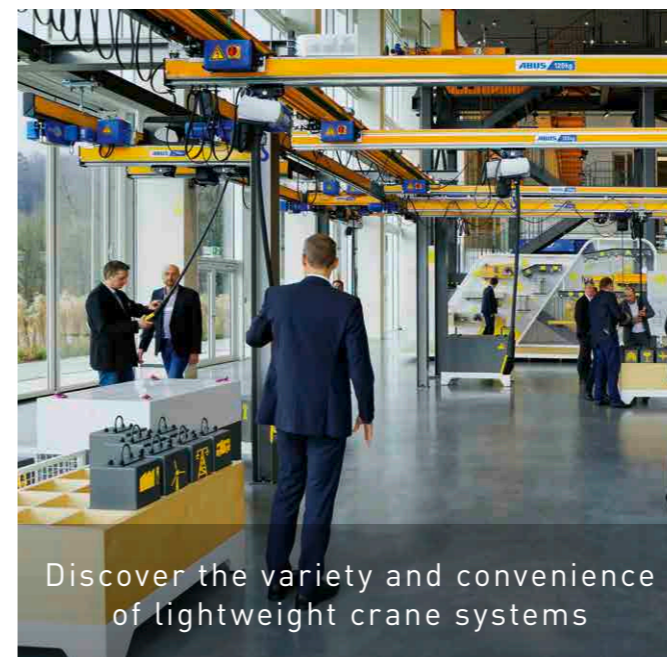

# FASCINATING INSIGHTS INTO THE WORLD OF CRANES

---

**ABUS**  
CRANE SYSTEMS

On 3 levels, different crane systems are waiting to be tested at length by visitors like you.

Enjoy a ride on a crane 8 m high

Feel the different drive concepts for yourself

Take more than just a brief glimpse at our production facilities during a factory tour

Take part in a guided tour through the KranHaus

Are you a professional crane operator? Extend your specialist know-how during tailor-made training sessions

Discover the variety and convenience of lightweight crane systems

Draw up tailor-made solutions with our specialist consultants

Transport loads single-handedly with a powerful overhead travelling crane, experience the ease of our crane systems yourself, ride on a 8-metre-high crane – the KranHaus at our company headquarters in Gummersbach offers an overview of current crane technology as well as an exciting insight into real-life working situations in a building that has 1,600 m<sup>2</sup> of space. In the crane workshop above the crane building, service technicians,

installation engineers, service engineers and crane operators are trained. Seminars on the themes of crane maintenance, repair and servicing take place in the modern training rooms that are equipped with special technology.